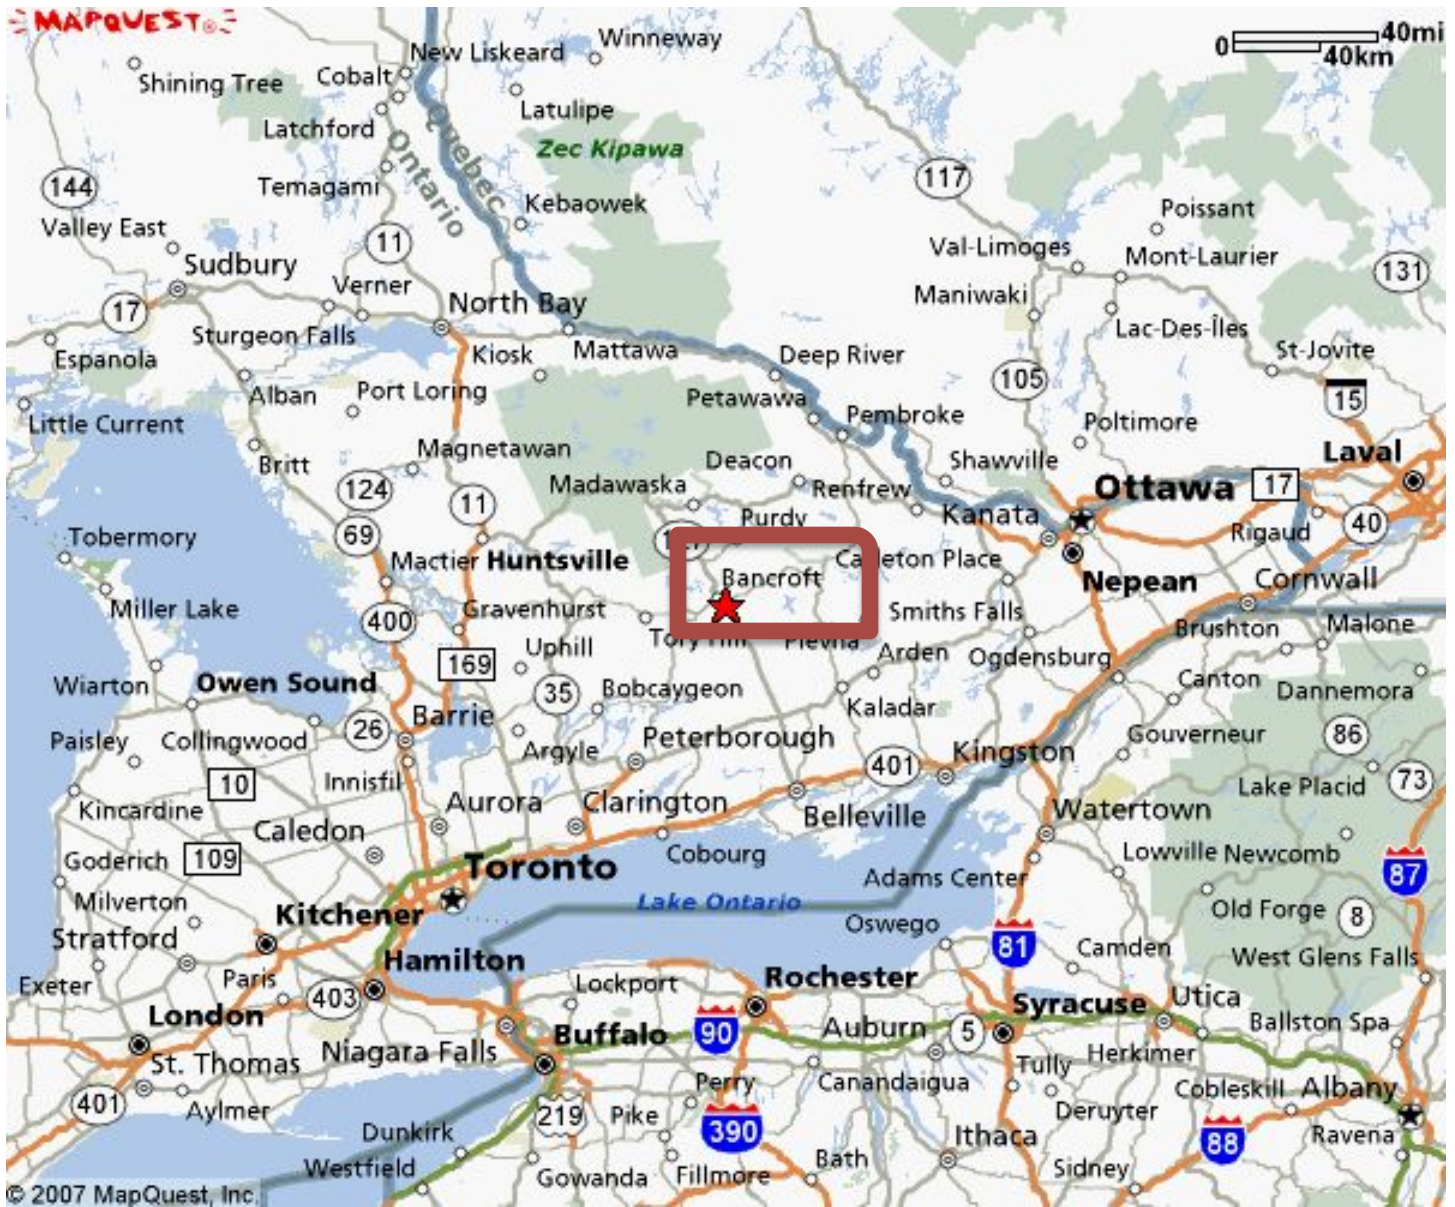

L'amable Public Storage and Roy's Mini Storage

613-332-6230

North

South