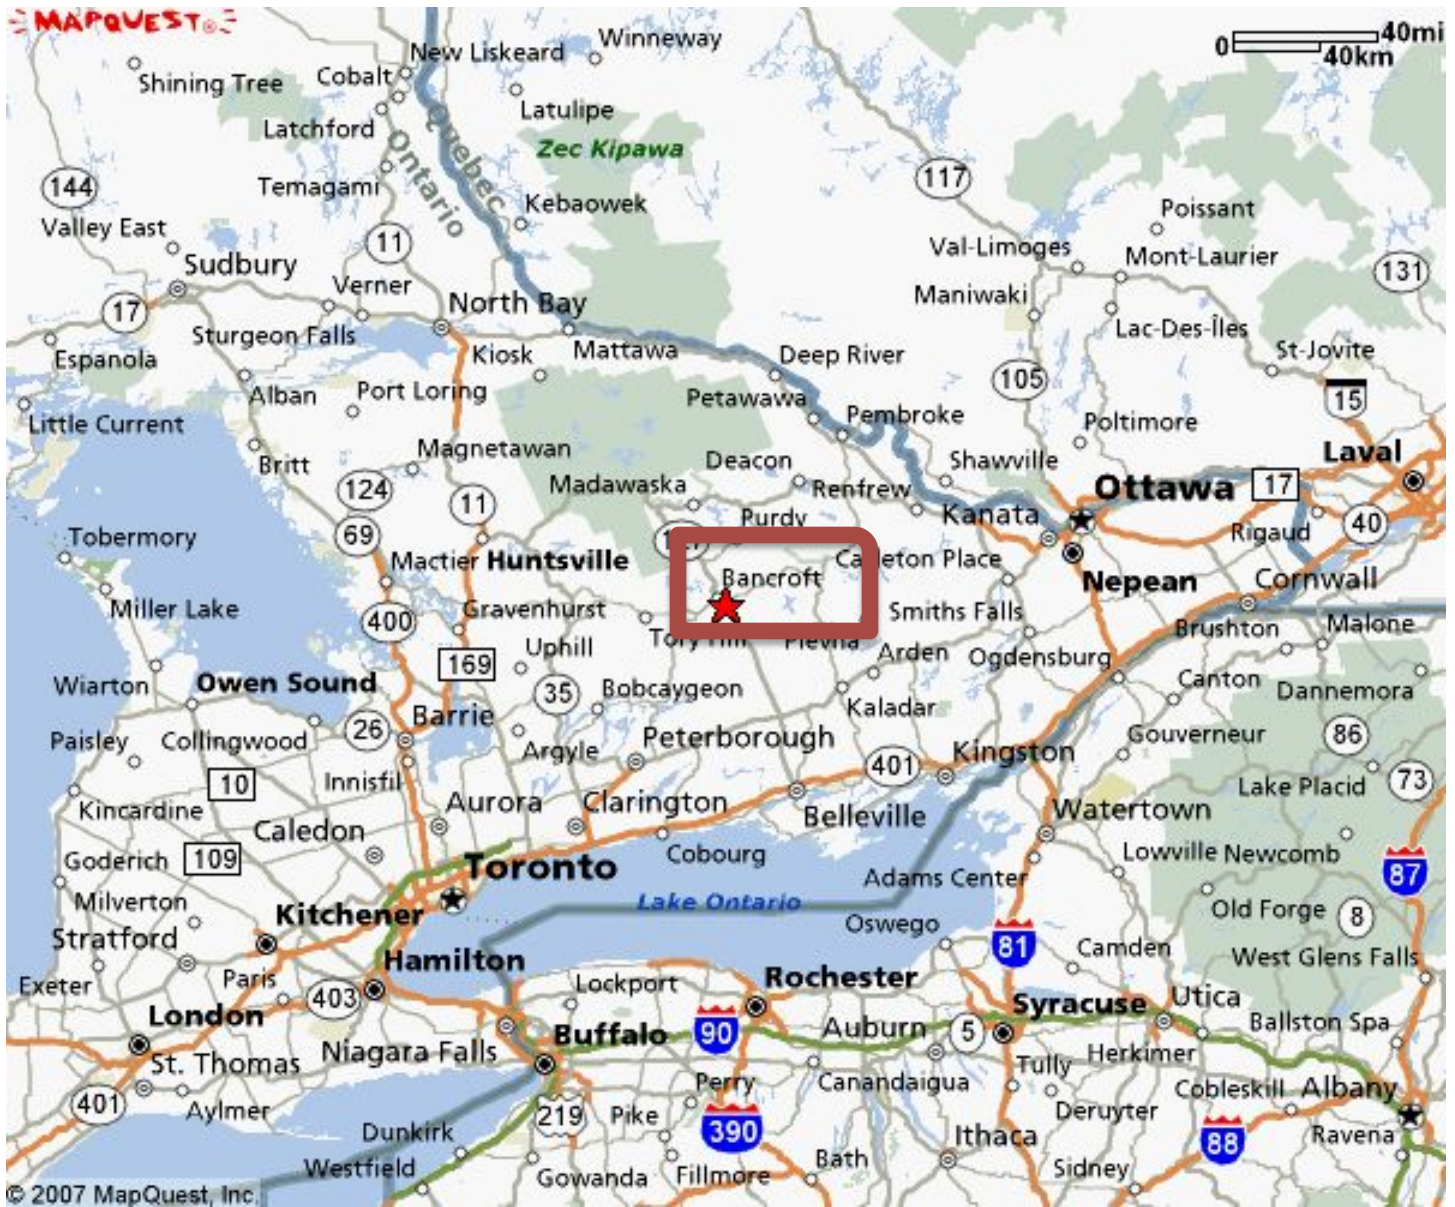

L'amable Public Storage and Roy's Mini Storage

613-332-6230

North

South

Directions

Main office & Storage Units in L'amable

From the North, travel South to Bancroft:

We are located 8 kms (5 miles) South of Bancroft on Highway 62.

Our address is 26632 Highway 62 south, L'amable.

Look for the Community Center, soccer and ball fields.

We are behind the soccer field and our driveway is at the north of the soccer fields.

From the South, East or West:

If coming from the Toronto Area, travel West on the 401, then Get on Hwy # 62 and travel North, through Madoc and into L'amable

Our address is 26632 Highway 62 south, L'amable.

Look for the Community Center, soccer and ball fields.

We are behind the soccer field and our driveway is at the north of the soccer fields.

If coming from the Kingston Area, travel East on the 401, then Get on Hwy # 62 and travel North, through Madoc and into L'amable