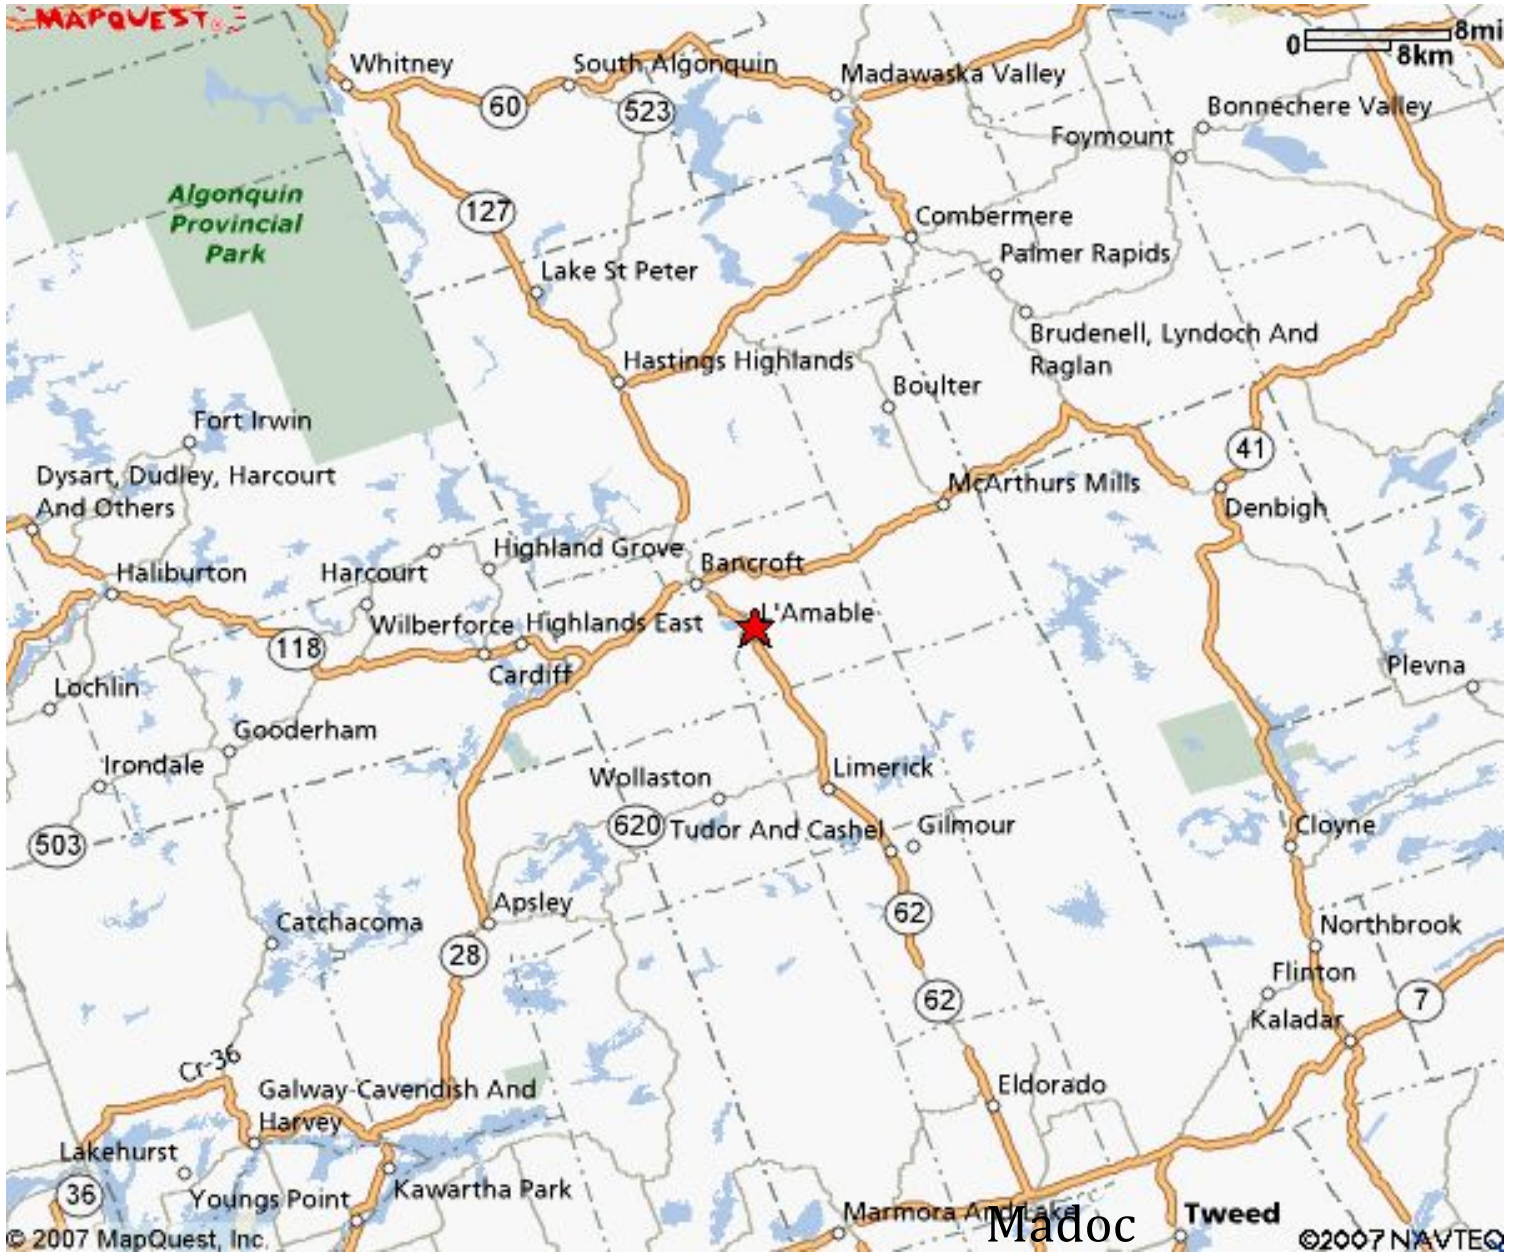

L'amable Public Storage and Roy's Mini Storage

613-332-6230

North

Madoc

South

Directions

Main office & Storage Units in L'amable

From the North, travel South to Bancroft:

We are located 8 kms (5 miles) South of Bancroft on Highway 62.

Our address is 26632 Highway 62 south, L'amable.

Look for the Community Center, soccer and ball fields.

We are behind the soccer field and our driveway is at the north of the soccer fields.

From the South, ie. Belleville:

Get on Hwy # 62 and travel North, through Madoc and into L'amable

Our address is 26632 Highway 62 south, L'amable.

Look for the Community Center, soccer and ball fields.

We are behind the soccer field and our driveway is at the north of the soccer fields.